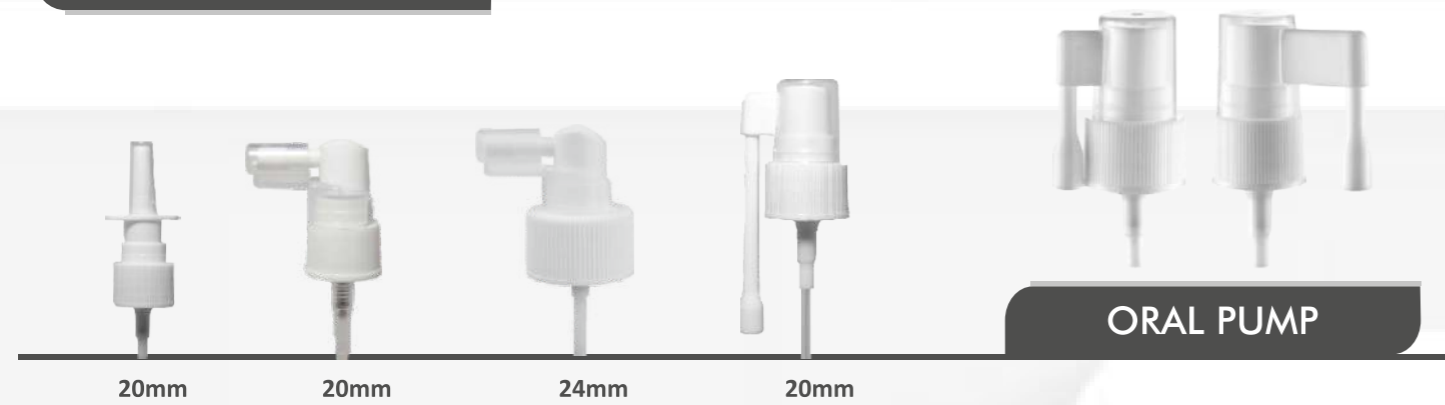

WOODEN SLEEVES

SERUM PUMP

NASAL & ORAL PUMP

ORAL PUMP