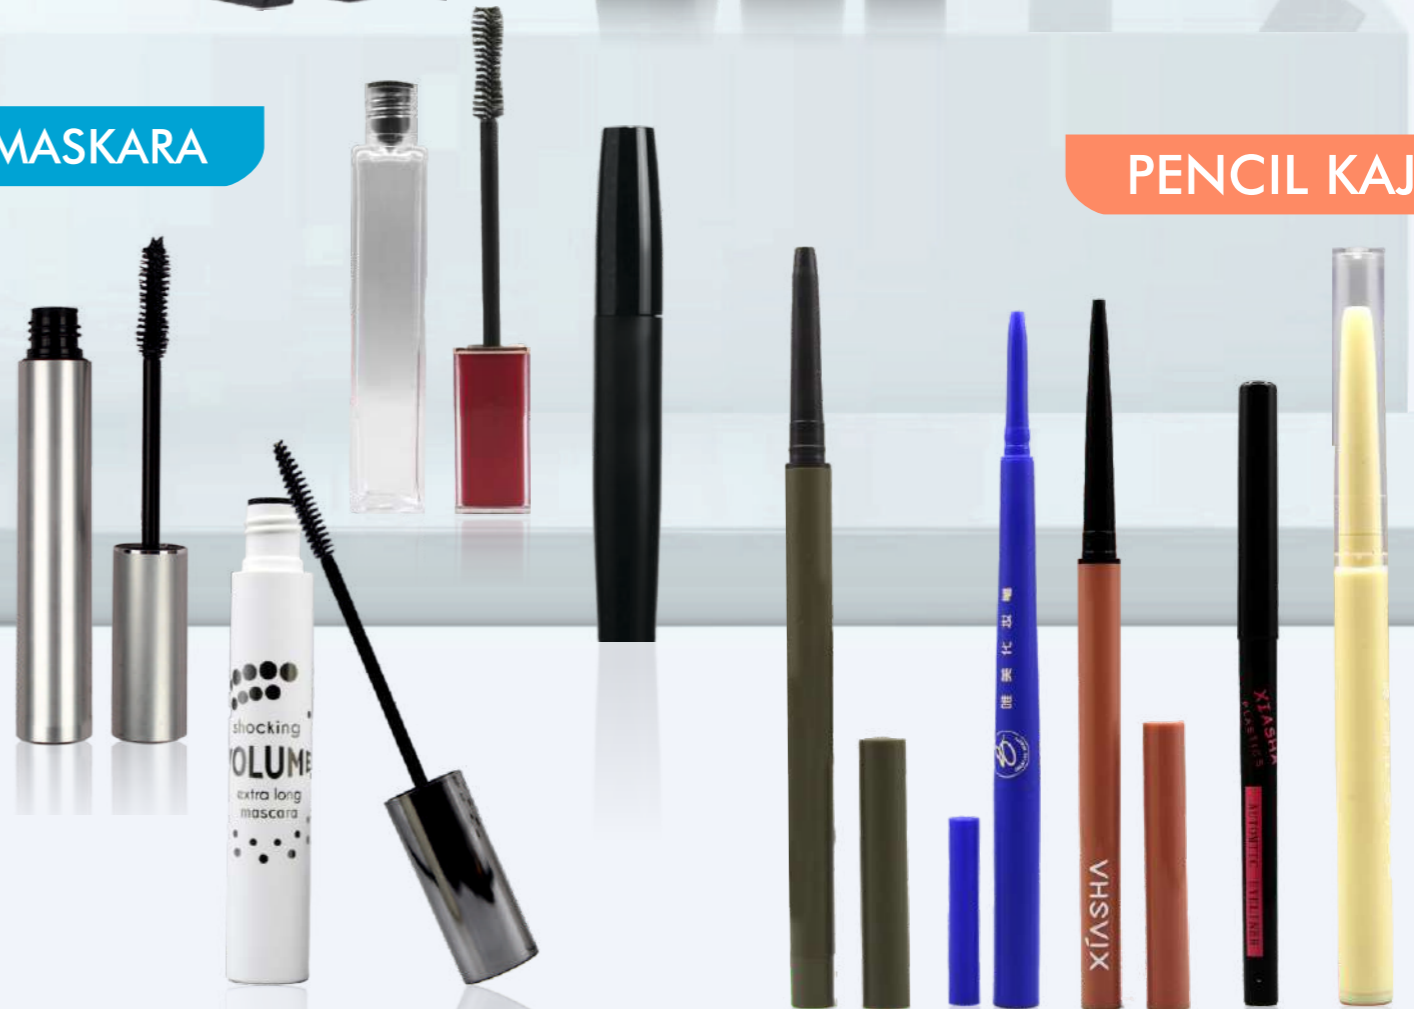

# COLOR COSMETICS

NAILPOLISH

EYE LINER

SINDOOR

MASKARA

PENCIL KAJAL

EYEBROW PENCIL

# LIPSTICKS

# LIPGLOSS

COMPACT